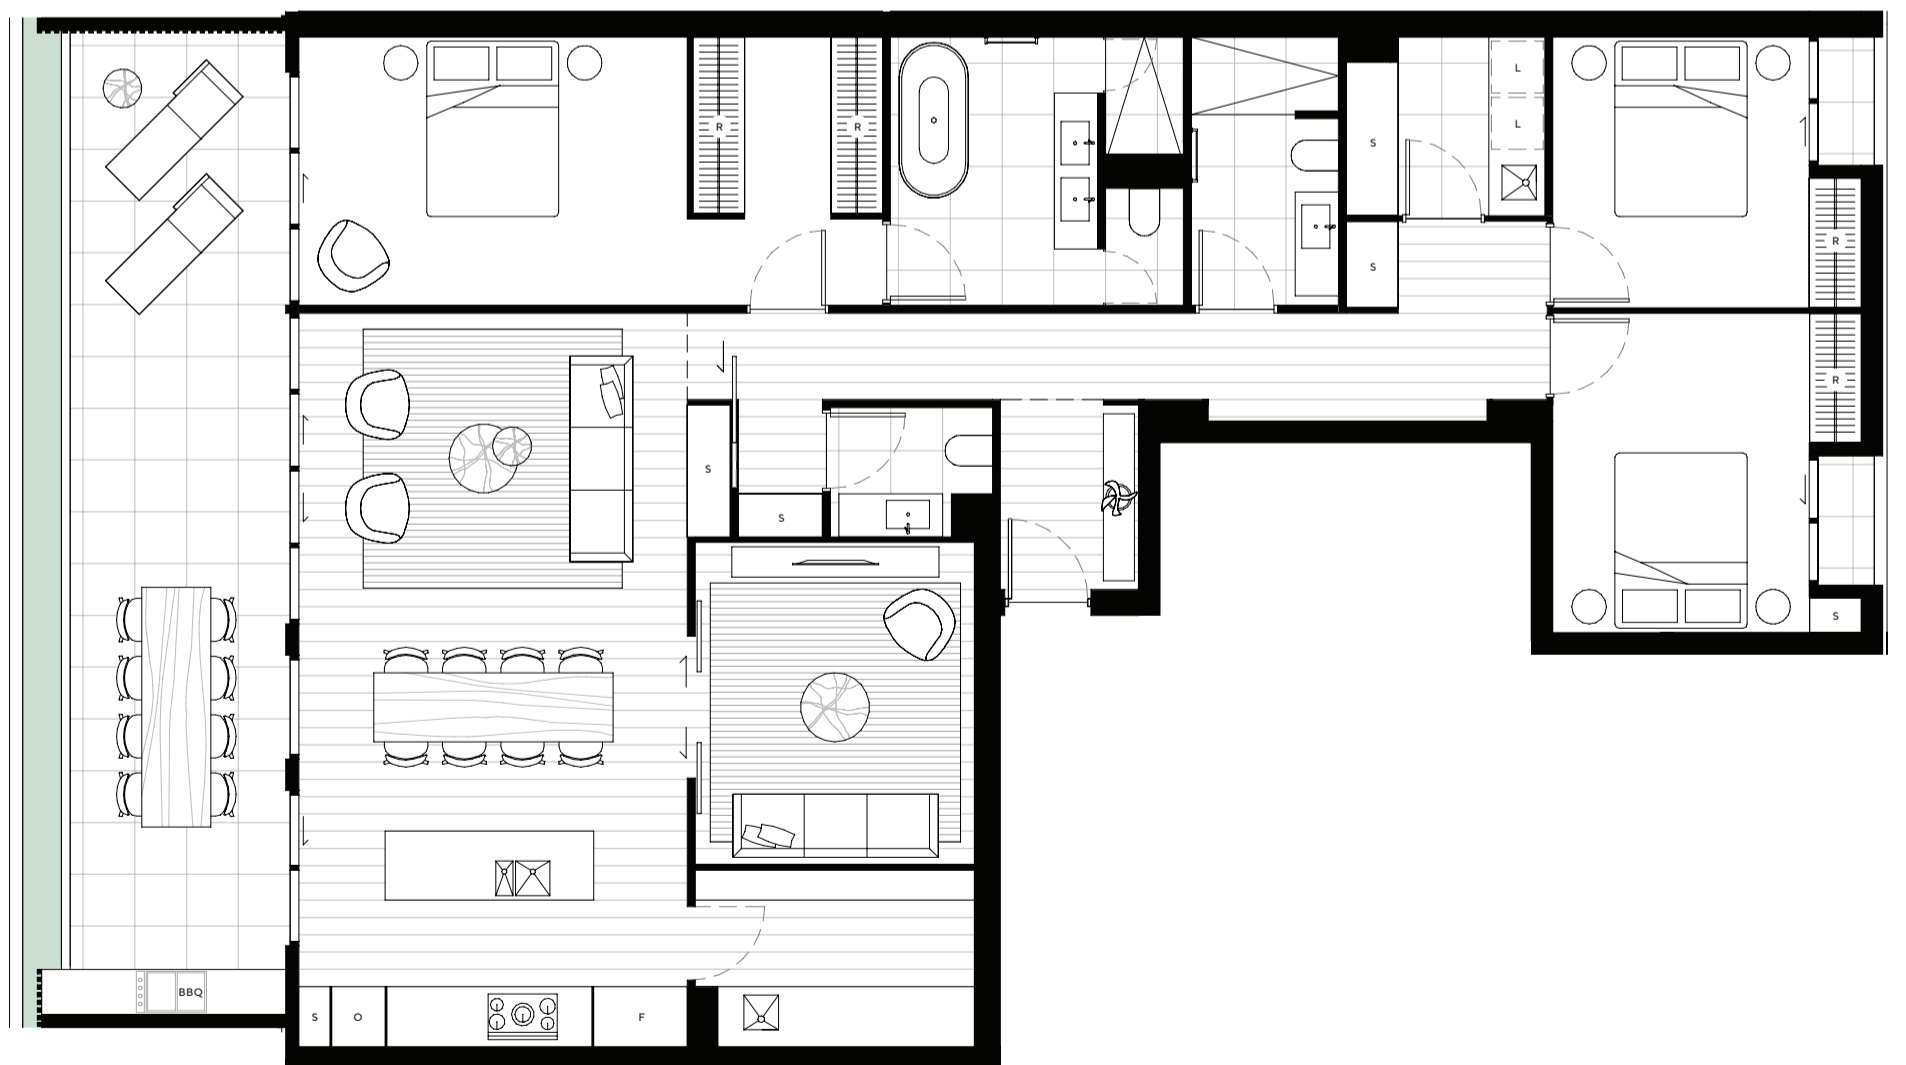

# GALERIE 3C

Bedrooms	3
Internal	157.5m <sup>2</sup>
Balcony	40.5m <sup>2</sup>
Total	198m <sup>2</sup>

Residences  
402, 403  
502\*, 503\*  
602\*, 603\*

\*38.5m<sup>2</sup> of balcony area  
Planter box at level 4 balconies only

Galerie

Apartment

- AC Air Conditioner
- F Fridge
- L Laundry
- O Oven
- P Pantry
- R Robe
- S Storage